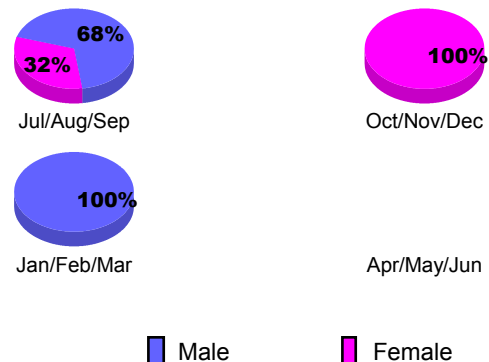

Gender Comparison 2012-2013