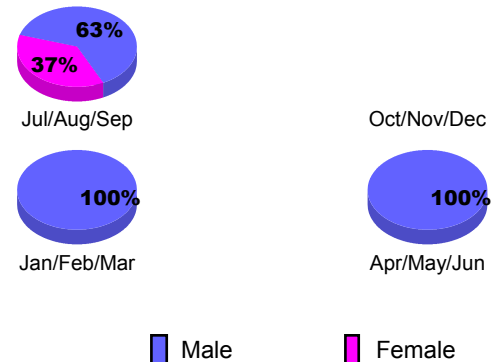

Goal, New, Dropped, Gain/Loss

YTD Status Quo Clubs 2012-2013

Status Quo Clubs Compared to Status Quo Members

Club Gain/Loss 2012-2013

MEMBERSHIP

Month	Net Memb Goal	Actual New Memb	Actual Dropped Memb	Gain/Loss of Memb
2012-2013				
Jul/Aug/Sep		0	0	0
Oct/Nov/Dec		0	0	0
Jan/Feb/Mar		16	3	13
Apr/May/Jun		1	0	1
Totals		17	3	14

Membership Results 2012-2013

Goal, New, Dropped, Gain/Loss

Gender Comparison 2012-2013

Membership Gain/Loss 2012-2013

GMT: **NORBERT BATIENO**

Location: **REPUBLIC OF DJIBOUTI**

GMT CA: **6**

CLUBS