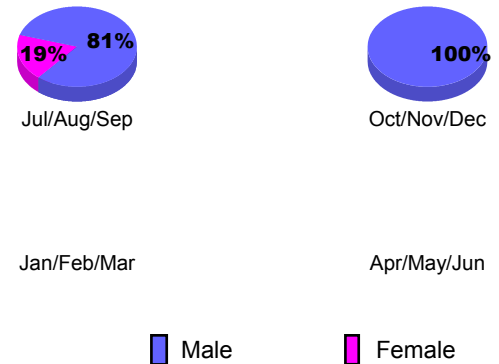

Goal, New, Dropped, Gain/Loss

YTD Status Quo Clubs 2012-2013

Status Quo Clubs Compared to Status Quo Members

Club Gain/Loss 2012-2013

MEMBERSHIP

Month	Net Memb Goal	Actual New Memb	Actual Dropped Memb	Gain/Loss of Memb
2012-2013				
Jul/Aug/Sep		0	2	-2
Oct/Nov/Dec		2	1	1
Jan/Feb/Mar		0	2	-2
Apr/May/June		0	0	0
Totals		2	5	-3

Membership Results 2012-2013

Goal, New, Dropped, Gain/Loss

Gender Comparison 2012-2013

Membership Gain/Loss 2012-2013

GMT: **NORBERT BATIENO**

Location: **REPUBLIQUE DE MADAGASCAR**

GMT CA: **6**

CLUBS