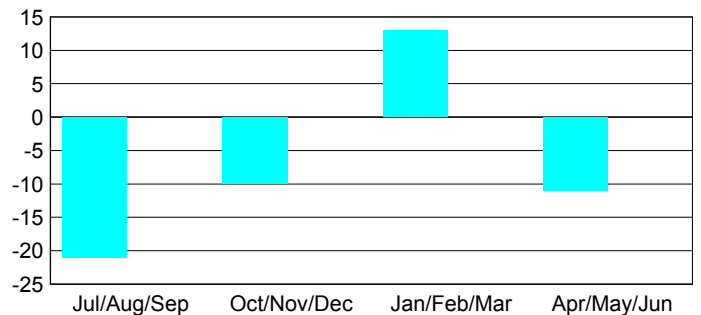

Goal, New, Dropped, Gain/Loss

YTD Status Quo Clubs 2012-2013

Status Quo Clubs Compared to Status Quo Members

Club Gain/Loss 2012-2013

MEMBERSHIP

Month	Net Memb Goal	Actual New Memb	Actual Dropped Memb	Gain/Loss of Memb
2012-2013				
Jul/Aug/Sep		18	39	-21
Oct/Nov/Dec		32	42	-10
Jan/Feb/Mar		16	3	13
Apr/May/Jun		5	16	-11
Totals		71	100	-29

Membership Results 2012-2013

Goal, New, Dropped, Gain/Loss

Gender Comparison 2012-2013

Membership Gain/Loss 2012-2013

GMT: **NORBERT BATIENO**

Location: **REP OF CONGO**

GMT CA: **6**

CLUBS

Month	New Club Goal	Actual New Clubs	Actual Dropped Clubs	Gain/Loss of Clubs
2012-2013				
Jul/Aug/Sep		0	0	0
Oct/Nov/Dec		0	0	0
Jan/Feb/Mar		0	0	0
Apr/May/Jun		0	0	0
Totals		0	0	0

Club Results 2012-2013