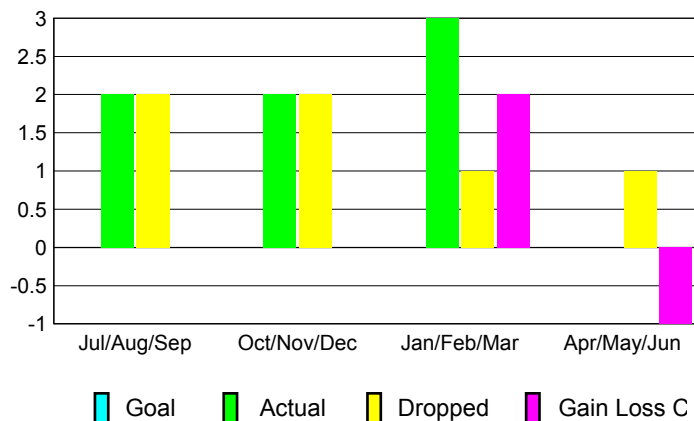

Membership Results 2012-2013

Goal, New, Dropped, Gain/Loss