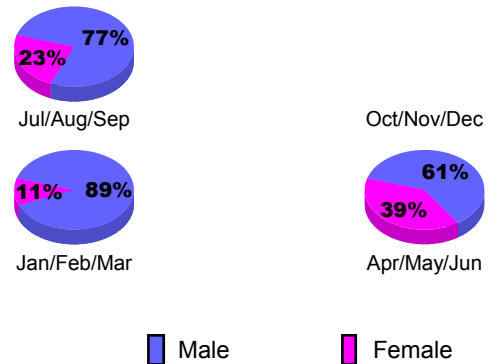

Membership Results 2012-2013
Goal, New, Dropped, Gain/Loss

YTD Status Quo Clubs 2012-2013

Status Quo Clubs Compared to Status Quo Members

Gender Comparison 2012-2013

Club Gain/Loss 2012-2013

Membership Gain/Loss 2012-2013

GMT: **NORBERT BATIENO**

Location: **REUNION**

GMT CA: **6**

CLUBS

Month	New Club Goal	Actual New Clubs	Actual Dropped Clubs	Gain/Loss of Clubs
2012-2013				
Jul/Aug/Sep		0	0	0
Oct/Nov/Dec		0	0	0
Jan/Feb/Mar		0	0	0
Apr/May/Jun		1	0	1
Totals		1	0	1