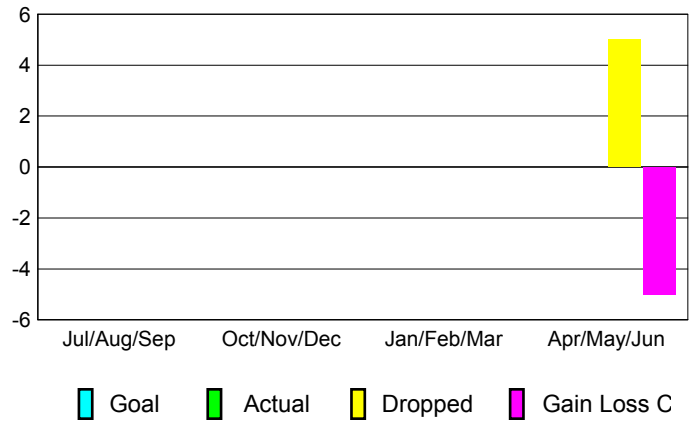

GMT: **NORBERT BATIENO**

Location: **COMORO ISLANDS**

GMT CA: **6**

CLUBS

Month	New Club Goal	Actual New Clubs	Actual Dropped Clubs	Gain/Loss of Clubs
2012-2013				
Jul/Aug/Sep		0	0	0
Oct/Nov/Dec		0	0	0
Jan/Feb/Mar		0	0	0
Apr/May/Jun		0	0	0
Totals		0	0	0

Club Results 2012-2013

Goal, New, Dropped, Gain/Loss

YTD Status Quo Clubs 2012-2013

Status Quo Clubs Compared to Status Quo Members

Club Gain/Loss 2012-2013

MEMBERSHIP

Month	Net Memb Goal	Actual New Memb	Actual Dropped Memb	Gain/Loss of Memb
2012-2013				
Jul/Aug/Sep		0	0	0
Oct/Nov/Dec		0	0	0
Jan/Feb/Mar		0	0	0
Apr/May/Jun		0	5	-5
Totals		0	5	-5

Membership Results 2012-2013

Goal, New, Dropped, Gain/Loss

Gender Comparison 2012-2013

Membership Gain/Loss 2012-2013

GMT: **NORBERT BATIENO**

Location: **GABON REPUBLIC**

GMT CA: **6**

CLUBS