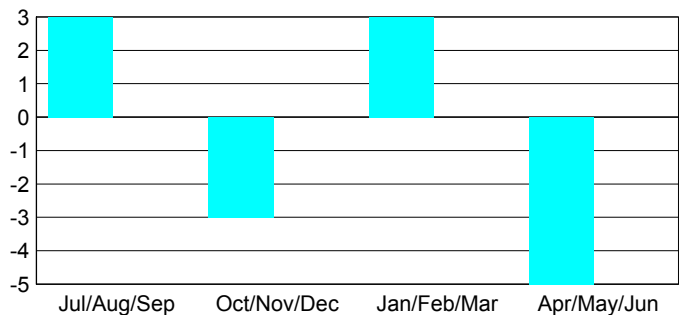

Goal, New, Dropped, Gain/Loss

YTD Status Quo Clubs 2012-2013

Status Quo Clubs Compared to Status Quo Members

Club Gain/Loss 2012-2013

MEMBERSHIP

Month	Net Memb Goal	Actual New Memb	Actual Dropped Memb	Gain/Loss of Memb
2012-2013				
Jul/Aug/Sep		6	3	3
Oct/Nov/Dec		6	9	-3
Jan/Feb/Mar		4	1	3
Apr/May/Jun		5	10	-5
Totals		21	23	-2

Membership Results 2012-2013

Goal, New, Dropped, Gain/Loss

Gender Comparison 2012-2013

Membership Gain/Loss 2012-2013

GMT: **NORBERT BATIENO**

Location: **MAURITIUS**

GMT CA: **6**

CLUBS

Month	New Club Goal	Actual New Clubs	Actual Dropped Clubs	Gain/Loss of Clubs
2012-2013				
Jul/Aug/Sep		1	0	1
Oct/Nov/Dec		0	0	0
Jan/Feb/Mar		0	0	0
Apr/May/Jun		0	0	0
Totals		1	0	1

Club Results 2012-2013