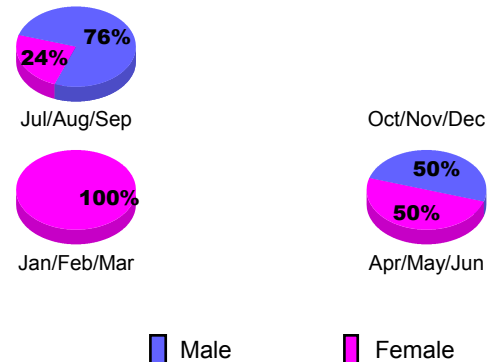

Gender Comparison 2012-2013