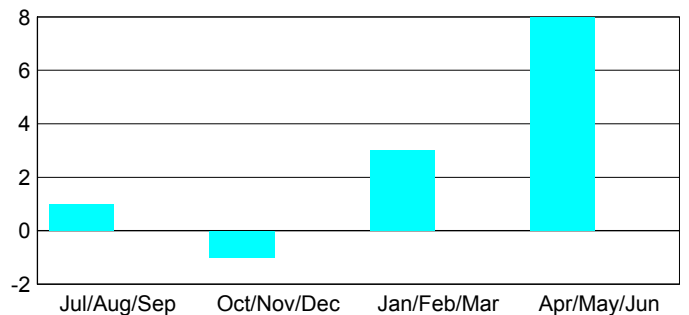

Goal, New, Dropped, Gain/Loss

YTD Status Quo Clubs 2012-2013

Status Quo Clubs Compared to Status Quo Members

Club Gain/Loss 2012-2013

MEMBERSHIP

Month	Net Memb Goal	Actual New Memb	Actual Dropped Memb	Gain/Loss of Memb
2012-2013				
Jul/Aug/Sep		5	4	1
Oct/Nov/Dec		13	14	-1
Jan/Feb/Mar		5	2	3
Apr/May/Jun		28	20	8
Totals		51	40	11

Membership Results 2012-2013

Goal, New, Dropped, Gain/Loss

Gender Comparison 2012-2013

Membership Gain/Loss 2012-2013

GMT: **NORBERT BATIENO**

Location: **REPUBLIC OF CHAD**

GMT CA: **6**

CLUBS

Month	New Club Goal	Actual New Clubs	Actual Dropped Clubs	Gain/Loss of Clubs
2012-2013				
Jul/Aug/Sep		0	0	0
Oct/Nov/Dec		0	0	0
Jan/Feb/Mar		0	0	0
Apr/May/Jun		0	0	0
Totals		0	0	0

Club Results 2012-2013