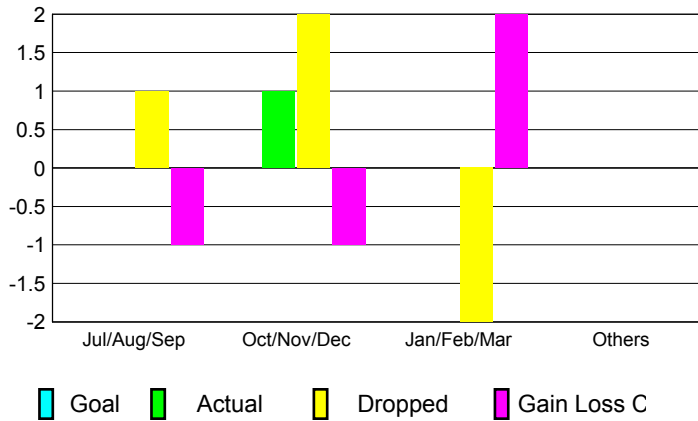

Goal, New, Dropped, Gain/Loss

YTD Status Quo Clubs 2012-2013

Status Quo Clubs Compared to Status Quo Members

Club Gain/Loss 2012-2013

MEMBERSHIP

Month	Net Memb Goal	Actual New Memb	Actual Dropped Memb	Gain/Loss of Memb
2012-2013				
Jul/Aug/Sep		2	2	0
Oct/Nov/Dec		2	2	0
Jan/Feb/Mar		3	1	2
Apr/May/June		0	1	-1
Totals		7	6	1

Membership Results 2012-2013

Goal, New, Dropped, Gain/Loss

Gender Comparison 2012-2013

Membership Gain/Loss 2012-2013

GMT: **NORBERT BATIENO**

Location: **REP OF CAMEROON**

GMT CA: **6**

CLUBS

Month	New Club Goal	Actual New Clubs	Actual Dropped Clubs	Gain/Loss of Clubs
2012-2013				
Jul/Aug/Sep		0	1	-1
Oct/Nov/Dec		1	2	-1
Jan/Feb/Mar		0	-2	2
Apr/May/Jun		0	0	0
Totals		1	1	0

Club Results 2012-2013

Goal, New, Dropped, Gain/Loss

YTD Status Quo Clubs 2012-2013

Status Quo Clubs Compared to Status Quo Members

Club Gain/Loss 2012-2013

MEMBERSHIP

Month	Net Memb Goal	Actual New Memb	Actual Dropped Memb	Gain/Loss of Memb
2012-2013				
Jul/Aug/Sep		18	39	-21
Oct/Nov/Dec		32	42	-10
Jan/Feb/Mar		16	3	13
Apr/May/Jun		5	16	-11
Totals		71	100	-29