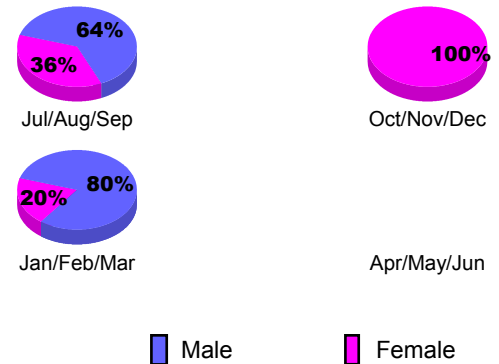

Gender Comparison 2012-2013