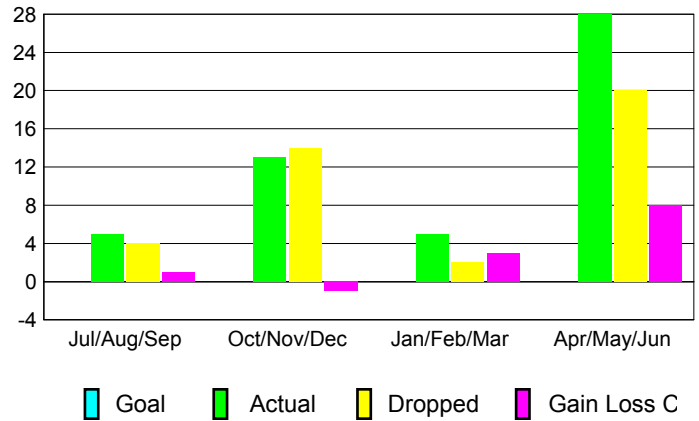

Month	New Club Goal	Actual New Clubs	Actual Dropped Clubs	Gain/Loss of Clubs
2012-2013				
Jul/Aug/Sep		0	0	0
Oct/Nov/Dec		0	0	0
Jan/Feb/Mar		0	0	0
Apr/May/Jun		0	0	0
Totals		0	0	0

Club Results 2012-2013

Goal, New, Dropped, Gain/Loss

YTD Status Quo Clubs 2012-2013

Status Quo Clubs Compared to Status Quo Members

Club Gain/Loss 2012-2013

MEMBERSHIP

Month	Net Memb Goal	Actual New Memb	Actual Dropped Memb	Gain/Loss of Memb
2012-2013				
Jul/Aug/Sep		5	4	1
Oct/Nov/Dec		13	14	-1
Jan/Feb/Mar		5	2	3
Apr/May/Jun		28	20	8
Totals		51	40	11

Membership Results 2012-2013

Goal, New, Dropped, Gain/Loss

Gender Comparison 2012-2013

Membership Gain/Loss 2012-2013

GMT: **NORBERT BATIENO**

Location: **REPUBLIC OF CHAD**

GMT CA: **6**

CLUBS