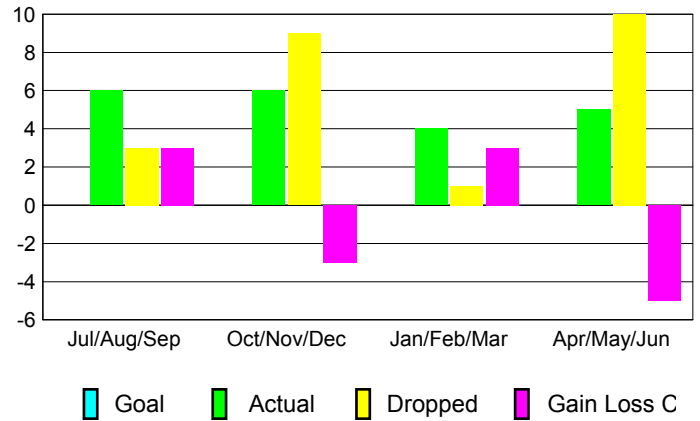

Month	New Club Goal	Actual New Clubs	Actual Dropped Clubs	Gain/Loss of Clubs
2012-2013				
Jul/Aug/Sep		0	0	0
Oct/Nov/Dec		0	0	0
Jan/Feb/Mar		0	0	0
Apr/May/Jun		0	0	0
Totals		0	0	0

Club Results 2012-2013

Goal, New, Dropped, Gain/Loss

YTD Status Quo Clubs 2012-2013

Status Quo Clubs Compared to Status Quo Members

Club Gain/Loss 2012-2013

MEMBERSHIP

Month	Net Memb Goal	Actual New Memb	Actual Dropped Memb	Gain/Loss of Memb
2012-2013				
Jul/Aug/Sep		6	3	3
Oct/Nov/Dec		6	9	-3
Jan/Feb/Mar		4	1	3
Apr/May/Jun		5	10	-5
Totals		21	23	-2

Membership Results 2012-2013

Goal, New, Dropped, Gain/Loss

Gender Comparison 2012-2013

Membership Gain/Loss 2012-2013

GMT: **NORBERT BATIENO**

Location: **MAURITIUS**

GMT CA: **6**

CLUBS