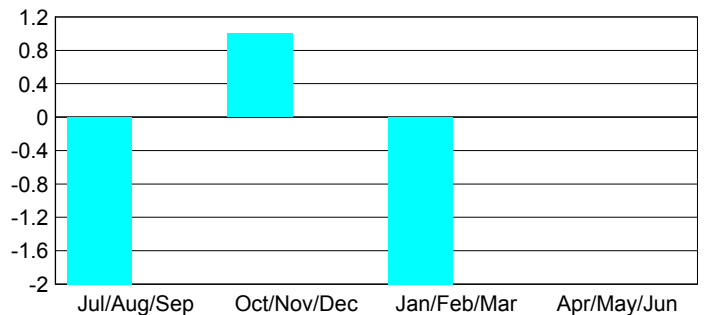

Goal, New, Dropped, Gain/Loss

YTD Status Quo Clubs 2012-2013

Status Quo Clubs Compared to Status Quo Members

Club Gain/Loss 2012-2013

MEMBERSHIP

Month	Net Memb Goal	Actual New Memb	Actual Dropped Memb	Gain/Loss of Memb
2012-2013				
Jul/Aug/Sep		0	2	-2
Oct/Nov/Dec		2	1	1
Jan/Feb/Mar		0	2	-2
Apr/May/June		0	0	0
Totals		2	5	-3

Membership Results 2012-2013

Goal, New, Dropped, Gain/Loss

Gender Comparison 2012-2013

Membership Gain/Loss 2012-2013

GMT: **NORBERT BATIENO**

Location: **REPUBLIQUE DE MADAGASCAR**

GMT CA: **6**

CLUBS