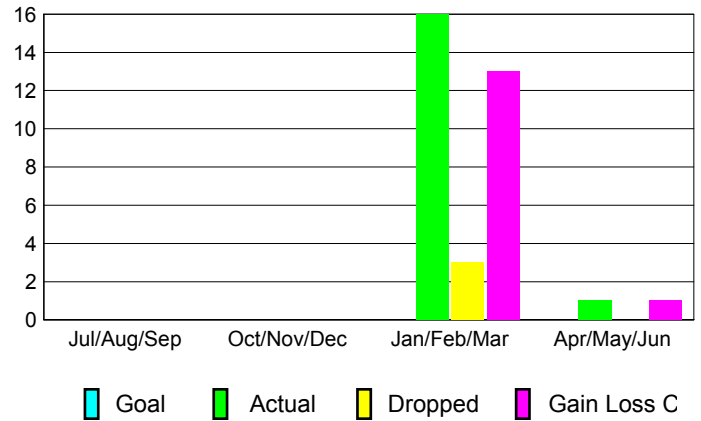

Month	New Club Goal	Actual New Clubs	Actual Dropped Clubs	Gain/Loss of Clubs
2012-2013				
Jul/Aug/Sep		0	0	0
Oct/Nov/Dec		0	0	0
Jan/Feb/Mar		0	0	0
Apr/May/Jun		0	0	0
Totals		0	0	0

Club Results 2012-2013

Goal, New, Dropped, Gain/Loss

YTD Status Quo Clubs 2012-2013

Status Quo Clubs Compared to Status Quo Members

Club Gain/Loss 2012-2013

MEMBERSHIP

Month	Net Memb Goal	Actual New Memb	Actual Dropped Memb	Gain/Loss of Memb
2012-2013				
Jul/Aug/Sep		0	0	0
Oct/Nov/Dec		0	0	0
Jan/Feb/Mar		16	3	13
Apr/May/Jun		1	0	1
Totals		17	3	14

Membership Results 2012-2013

Goal, New, Dropped, Gain/Loss

Gender Comparison 2012-2013

Membership Gain/Loss 2012-2013

GMT: **NORBERT BATIENO**

Location: **REPUBLIC OF DJIBOUTI**

GMT CA: **6**

CLUBS