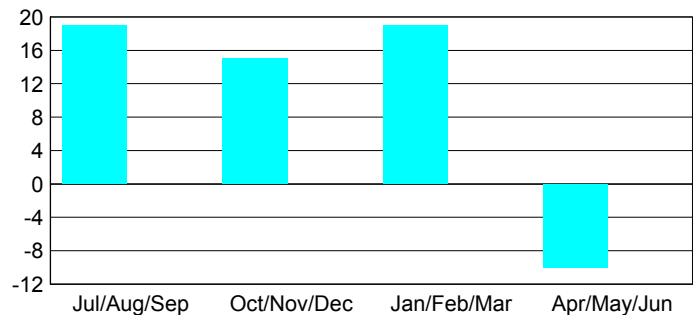

Goal, New, Dropped, Gain/Loss

YTD Status Quo Clubs 2012-2013

Status Quo Clubs Compared to Status Quo Members

Club Gain/Loss 2012-2013

MEMBERSHIP

Month	Net Memb Goal	Actual New Memb	Actual Dropped Memb	Gain/Loss of Memb
2012-2013				
Jul/Aug/Sep		27	8	19
Oct/Nov/Dec		21	6	15
Jan/Feb/Mar		21	2	19
Apr/May/Jun		2	12	-10
Totals		71	28	43

Membership Results 2012-2013

Goal, New, Dropped, Gain/Loss

Gender Comparison 2012-2013

Membership Gain/Loss 2012-2013

GMT: **NORBERT BATIENO**

Location: **MAYOTTE**

GMT CA: **6**

CLUBS

Month	New Club Goal	Actual New Clubs	Actual Dropped Clubs	Gain/Loss of Clubs
2012-2013				
Jul/Aug/Sep		0	0	0
Oct/Nov/Dec		0	0	0
Jan/Feb/Mar		0	0	0
Apr/May/June		0	0	0
Totals		0	0	0

Club Results 2012-2013