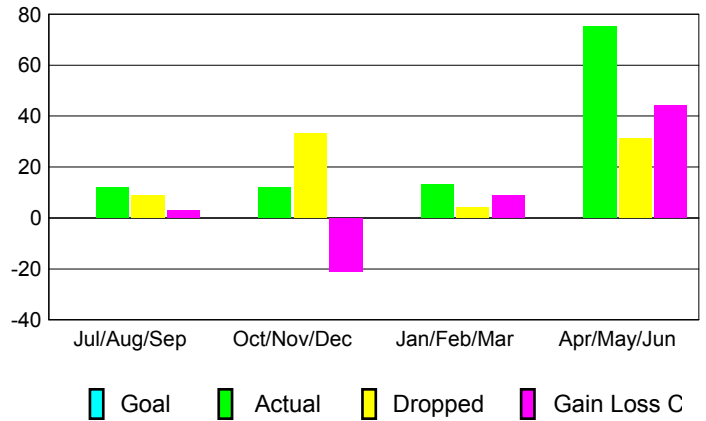

Membership Results 2012-2013
Goal, New, Dropped, Gain/Loss