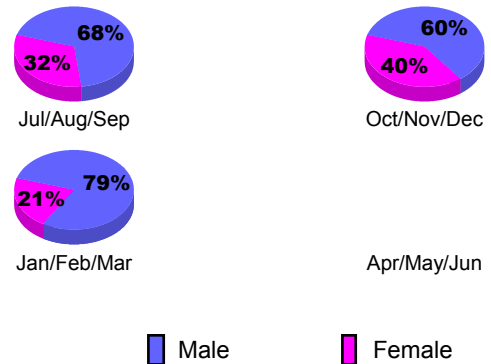

Gender Comparison 2012-2013