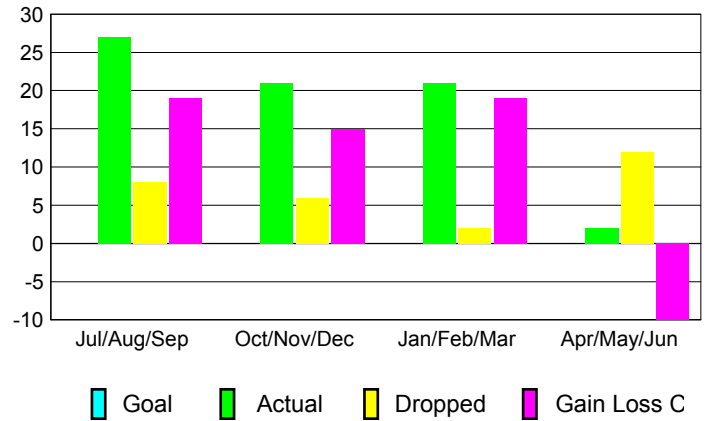

Month	New Club Goal	Actual New Clubs	Actual Dropped Clubs	Gain/Loss of Clubs
2012-2013				
Jul/Aug/Sep		1	0	1
Oct/Nov/Dec		0	0	0
Jan/Feb/Mar		0	0	0
Apr/May/Jun		0	0	0
Totals		1	0	1

Club Results 2012-2013

Goal, New, Dropped, Gain/Loss

YTD Status Quo Clubs 2012-2013

Status Quo Clubs Compared to Status Quo Members

Club Gain/Loss 2012-2013

MEMBERSHIP

Month	Net Memb Goal	Actual New Memb	Actual Dropped Memb	Gain/Loss of Memb
2012-2013				
Jul/Aug/Sep		27	8	19
Oct/Nov/Dec		21	6	15
Jan/Feb/Mar		21	2	19
Apr/May/Jun		2	12	-10
Totals		71	28	43

Membership Results 2012-2013

Goal, New, Dropped, Gain/Loss

Gender Comparison 2012-2013

Membership Gain/Loss 2012-2013

GMT: **NORBERT BATIENO**

Location: **MAYOTTE**

GMT CA: **6**

CLUBS