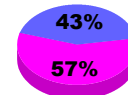

Gender Comparison 2012-2013