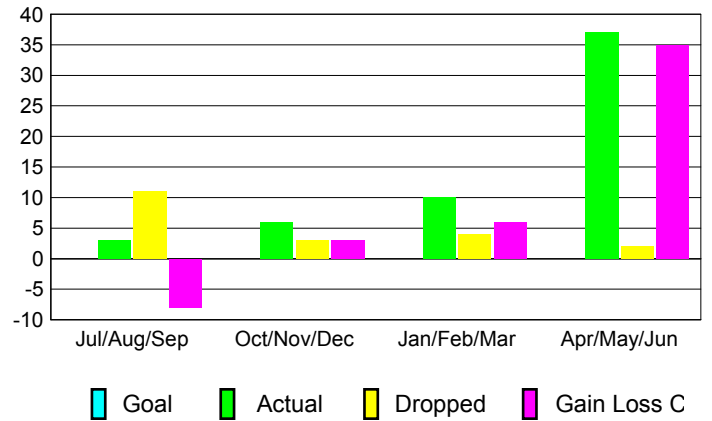

Membership Results 2012-2013
Goal, New, Dropped, Gain/Loss