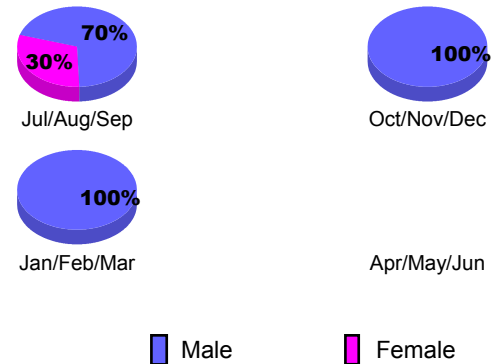

Gender Comparison 2012-2013