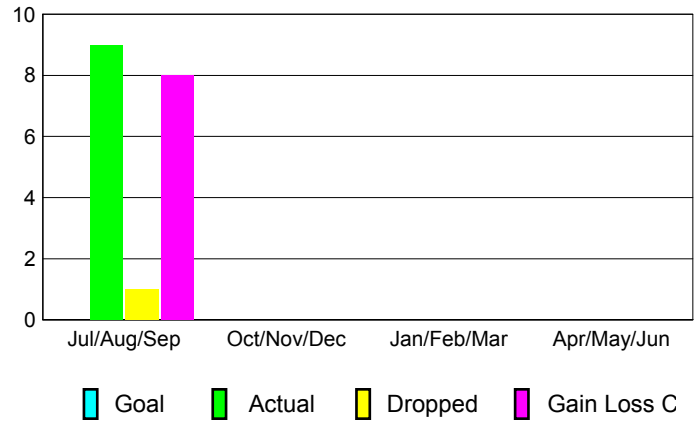

Membership Results 2012-2013

Goal, New, Dropped, Gain/Loss

Gender Comparison 2012-2013