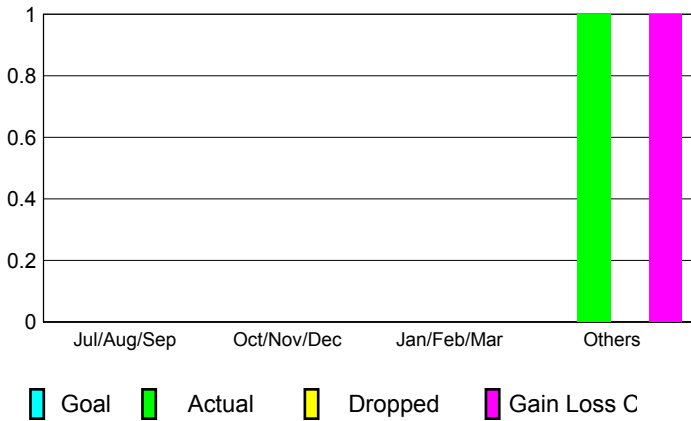

Goal, New, Dropped, Gain/Loss

YTD Status Quo Clubs 2012-2013

Status Quo Clubs Compared to Status Quo Members

Club Gain/Loss 2012-2013

MEMBERSHIP

Month	Net Memb Goal	Actual New Memb	Actual Dropped Memb	Gain/Loss of Memb
2012-2013				
Jul/Aug/Sep		0	2	-2
Oct/Nov/Dec		2	1	1
Jan/Feb/Mar		0	2	-2
Apr/May/June		0	0	0
Totals		2	5	-3

Membership Results 2012-2013

Goal, New, Dropped, Gain/Loss

Gender Comparison 2012-2013

Membership Gain/Loss 2012-2013

GMT: **NORBERT BATIENO**

Location: **REPUBLIQUE DE MADAGASCAR**

GMT CA: **6**

CLUBS

Month	New Club Goal	Actual New Clubs	Actual Dropped Clubs	Gain/Loss of Clubs
2012-2013				
Jul/Aug/Sep		0	0	0
Oct/Nov/Dec		0	0	0
Jan/Feb/Mar		0	0	0
Apr/May/Jun		1	0	1
Totals		1	0	1

Club Results 2012-2013
Goal, New, Dropped, Gain/Loss