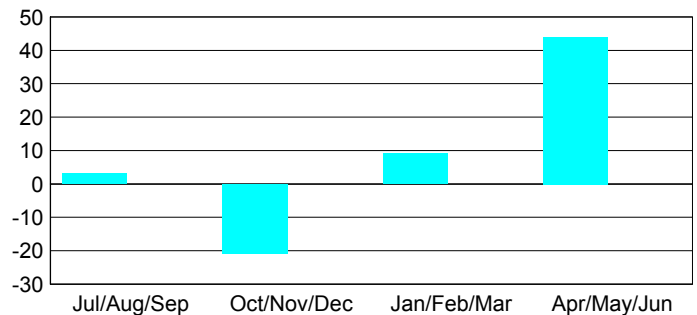

MEMBERSHIP

Month	Net Memb Goal	Actual New Memb	Actual Dropped Memb	Gain/Loss of Memb
2012-2013				
Jul/Aug/Sep		12	9	3
Oct/Nov/Dec		12	33	-21
Jan/Feb/Mar		13	4	9
Apr/May/Jun		75	31	44
Totals		112	77	35

Membership Results 2012-2013
Goal, New, Dropped, Gain/Loss

YTD Status Quo Clubs 2012-2013

Status Quo Clubs Compared to Status Quo Members

Gender Comparison 2012-2013

Club Gain/Loss 2012-2013

Membership Gain/Loss 2012-2013

GMT: **NORBERT BATIENO**

Location: **REUNION**

GMT CA: **6**

CLUBS

Month	New Club Goal	Actual New Clubs	Actual Dropped Clubs	Gain/Loss of Clubs
2012-2013				
Jul/Aug/Sep		0	0	0
Oct/Nov/Dec		0	0	0
Jan/Feb/Mar		0	0	0
Apr/May/Jun		1	0	1
Totals		1	0	1