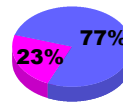

Gender Comparison 2012-2013