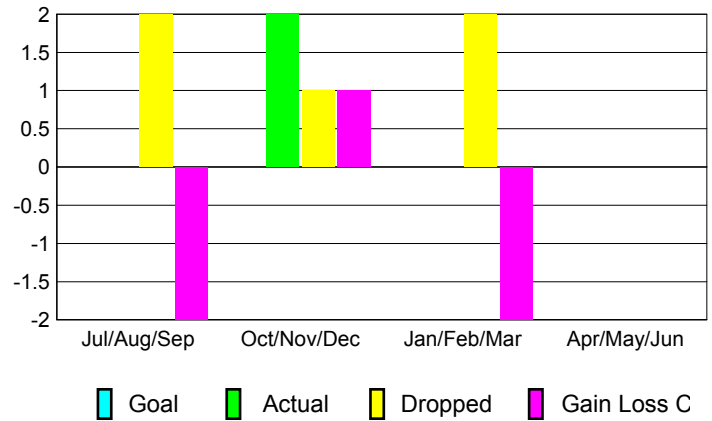

Month	New Club Goal	Actual New Clubs	Actual Dropped Clubs	Gain/Loss of Clubs
2012-2013				
Jul/Aug/Sep		0	0	0
Oct/Nov/Dec		0	0	0
Jan/Feb/Mar		0	0	0
Apr/May/June		0	0	0
Totals		0	0	0

Club Results 2012-2013

Goal, New, Dropped, Gain/Loss

YTD Status Quo Clubs 2012-2013

Status Quo Clubs Compared to Status Quo Members

Club Gain/Loss 2012-2013

MEMBERSHIP

Month	Net Memb Goal	Actual New Memb	Actual Dropped Memb	Gain/Loss of Memb
2012-2013				
Jul/Aug/Sep		0	2	-2
Oct/Nov/Dec		2	1	1
Jan/Feb/Mar		0	2	-2
Apr/May/June		0	0	0
Totals		2	5	-3

Membership Results 2012-2013

Goal, New, Dropped, Gain/Loss

Gender Comparison 2012-2013

Membership Gain/Loss 2012-2013

GMT: **NORBERT BATIENO**

Location: **REPUBLIQUE DE MADAGASCAR**

GMT CA: **6**

CLUBS