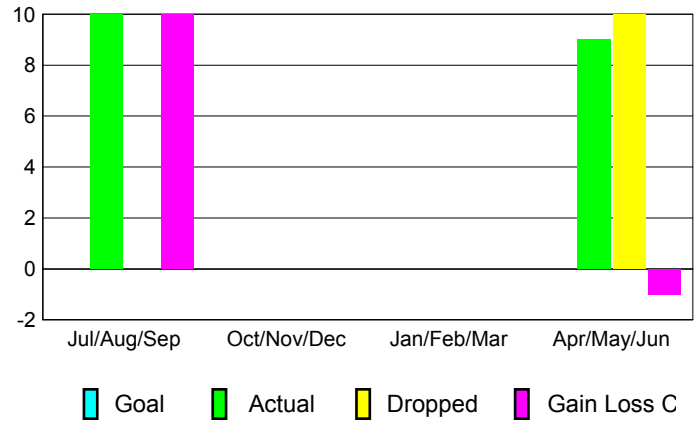

GMT: **NORBERT BATIENO**

Location: **ANGOLA**

GMT CA: **6**

CLUBS

Month	New Club Goal	Actual New Clubs	Actual Dropped Clubs	Gain/Loss of Clubs
2012-2013				
Jul/Aug/Sep		0	0	0
Oct/Nov/Dec		0	0	0
Jan/Feb/Mar		0	0	0
Apr/May/June		0	0	0
Totals		0	0	0

Club Results 2012-2013

Goal, New, Dropped, Gain/Loss

YTD Status Quo Clubs 2012-2013

Status Quo Clubs Compared to Status Quo Members

Club Gain/Loss 2012-2013

MEMBERSHIP

Month	Net Memb Goal	Actual New Memb	Actual Dropped Memb	Gain/Loss of Memb
2012-2013				
Jul/Aug/Sep		10	0	10
Oct/Nov/Dec		0	0	0
Jan/Feb/Mar		0	0	0
Apr/May/June		9	10	-1
Totals		19	10	9

Membership Results 2012-2013

Goal, New, Dropped, Gain/Loss

Gender Comparison 2012-2013

Membership Gain/Loss 2012-2013

GMT: **NORBERT BATIENO**

Location: **CENTRAL AFRICAN REP**

GMT CA: **6**

CLUBS