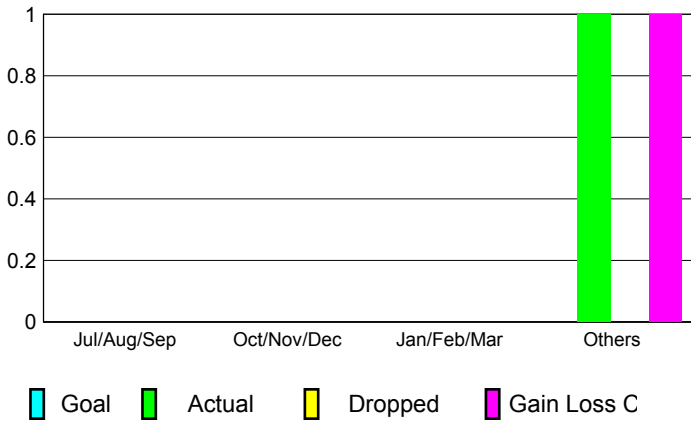

Membership Results 2012-2013
Goal, New, Dropped, Gain/Loss

YTD Status Quo Clubs 2012-2013

Status Quo Clubs Compared to Status Quo Members

Gender Comparison 2012-2013

Club Gain/Loss 2012-2013

Membership Gain/Loss 2012-2013

GMT: **NORBERT BATIENO**

Location: **REUNION**

GMT CA: **6**

CLUBS

Month	New Club Goal	Actual New Clubs	Actual Dropped Clubs	Gain/Loss of Clubs
2012-2013				
Jul/Aug/Sep		0	0	0
Oct/Nov/Dec		0	0	0
Jan/Feb/Mar		0	0	0
Apr/May/Jun		1	0	1
Totals		1	0	1

Club Results 2012-2013
Goal, New, Dropped, Gain/Loss

MEMBERSHIP

Month	Net Memb Goal	Actual New Memb	Actual Dropped Memb	Gain/Loss of Memb
2012-2013				
Jul/Aug/Sep		3	11	-8
Oct/Nov/Dec		6	3	3
Jan/Feb/Mar		10	4	6
Apr/May/Jun		37	2	35
Totals		56	20	36