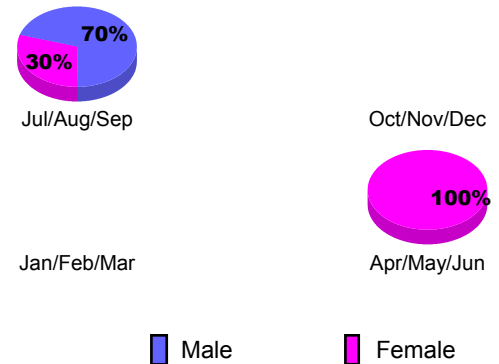

GMT: **NORBERT BATIENO**

Location: **ANGOLA**

GMT CA: **6**

CLUBS

Month	New Club Goal	Actual New Clubs	Actual Dropped Clubs	Gain/Loss of Clubs
2012-2013				
Jul/Aug/Sep		0	0	0
Oct/Nov/Dec		0	0	0
Jan/Feb/Mar		0	0	0
Apr/May/June		0	0	0
Totals		0	0	0

Club Results 2012-2013

Goal, New, Dropped, Gain/Loss

YTD Status Quo Clubs 2012-2013

Status Quo Clubs Compared to Status Quo Members

Club Gain/Loss 2012-2013

MEMBERSHIP

Month	Net Memb Goal	Actual New Memb	Actual Dropped Memb	Gain/Loss of Memb
2012-2013				
Jul/Aug/Sep		10	0	10
Oct/Nov/Dec		0	0	0
Jan/Feb/Mar		0	0	0
Apr/May/June		9	10	-1
Totals		19	10	9

Membership Results 2012-2013

Goal, New, Dropped, Gain/Loss

Gender Comparison 2012-2013

Membership Gain/Loss 2012-2013

GMT: **NORBERT BATIENO**

Location: **CENTRAL AFRICAN REP**

GMT CA: **6**

CLUBS