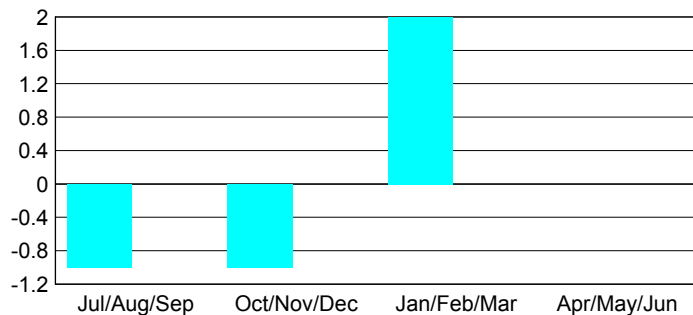

Month	New Club Goal	Actual New Clubs	Actual Dropped Clubs	Gain/Loss of Clubs
2012-2013				
Jul/Aug/Sep		0	1	-1
Oct/Nov/Dec		1	2	-1
Jan/Feb/Mar		0	-2	2
Apr/May/Jun		0	0	0
Totals		1	1	0

Club Results 2012-2013

Goal, New, Dropped, Gain/Loss

YTD Status Quo Clubs 2012-2013

Status Quo Clubs Compared to Status Quo Members

Club Gain/Loss 2012-2013

MEMBERSHIP

Month	Net Memb Goal	Actual New Memb	Actual Dropped Memb	Gain/Loss of Memb
2012-2013				
Jul/Aug/Sep		18	39	-21
Oct/Nov/Dec		32	42	-10
Jan/Feb/Mar		16	3	13
Apr/May/Jun		5	16	-11
Totals		71	100	-29