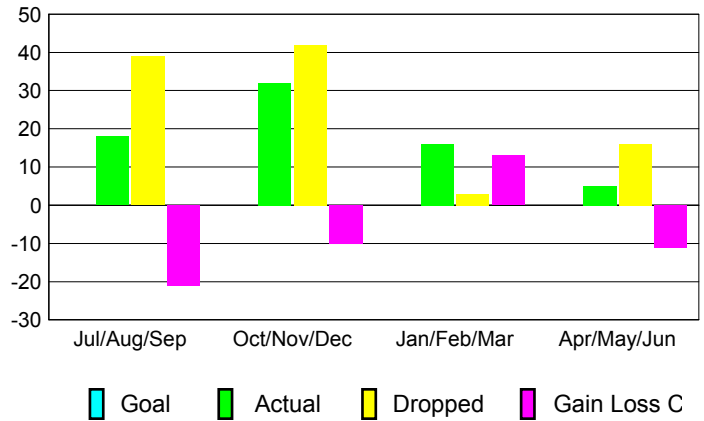

Month	New Club Goal	Actual New Clubs	Actual Dropped Clubs	Gain/Loss of Clubs
2012-2013				
Jul/Aug/Sep		0	1	-1
Oct/Nov/Dec		1	2	-1
Jan/Feb/Mar		0	-2	2
Apr/May/Jun		0	0	0
Totals		1	1	0

Club Results 2012-2013

Goal, New, Dropped, Gain/Loss

YTD Status Quo Clubs 2012-2013

Status Quo Clubs Compared to Status Quo Members

Club Gain/Loss 2012-2013

MEMBERSHIP

Month	Net Memb Goal	Actual New Memb	Actual Dropped Memb	Gain/Loss of Memb
2012-2013				
Jul/Aug/Sep		18	39	-21
Oct/Nov/Dec		32	42	-10
Jan/Feb/Mar		16	3	13
Apr/May/Jun		5	16	-11
Totals		71	100	-29

Membership Results 2012-2013

Goal, New, Dropped, Gain/Loss

Gender Comparison 2012-2013

Membership Gain/Loss 2012-2013

GMT: **NORBERT BATIENO**

Location: **REP OF CONGO**

GMT CA: **6**

CLUBS